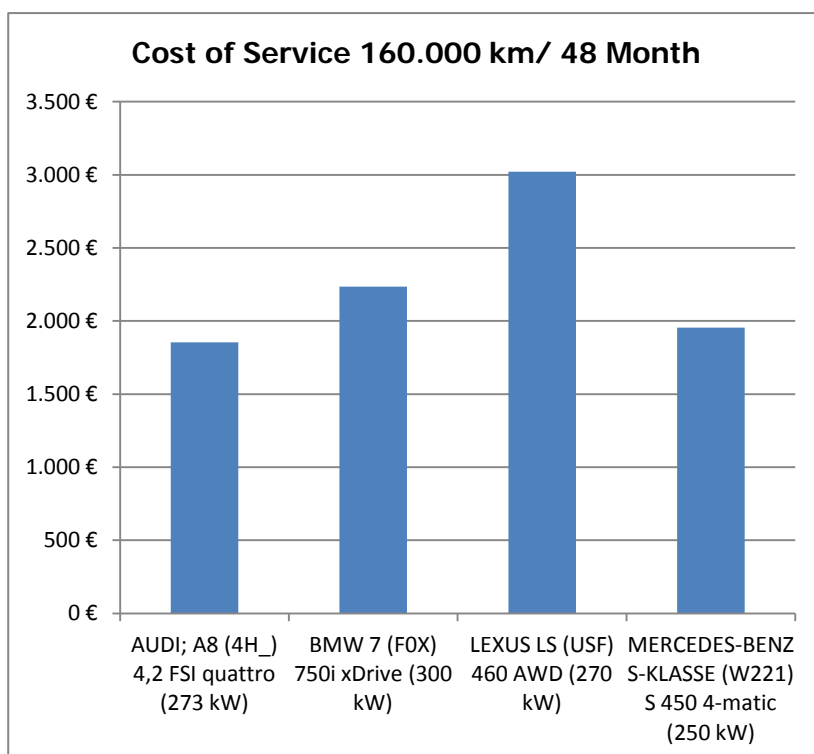

AuDaConCOO NEWS

Large Limousines

Viewing cost of services for the segment of large limousines one will find differences of virtually 40% in some cases. These expense variances should not be valued superficial because their background usually has more diverse reasons.

For one there are often unequal service intervals. But it is also true that deviations occur based on selected options - e.g. number of internal air cleaner elements differs from one to three among vehicles. Hence in any case differences demand a closer look to identify the optimum. AuDaConCOO perfectly discloses all variances in detail, helping to make the best possible decision.